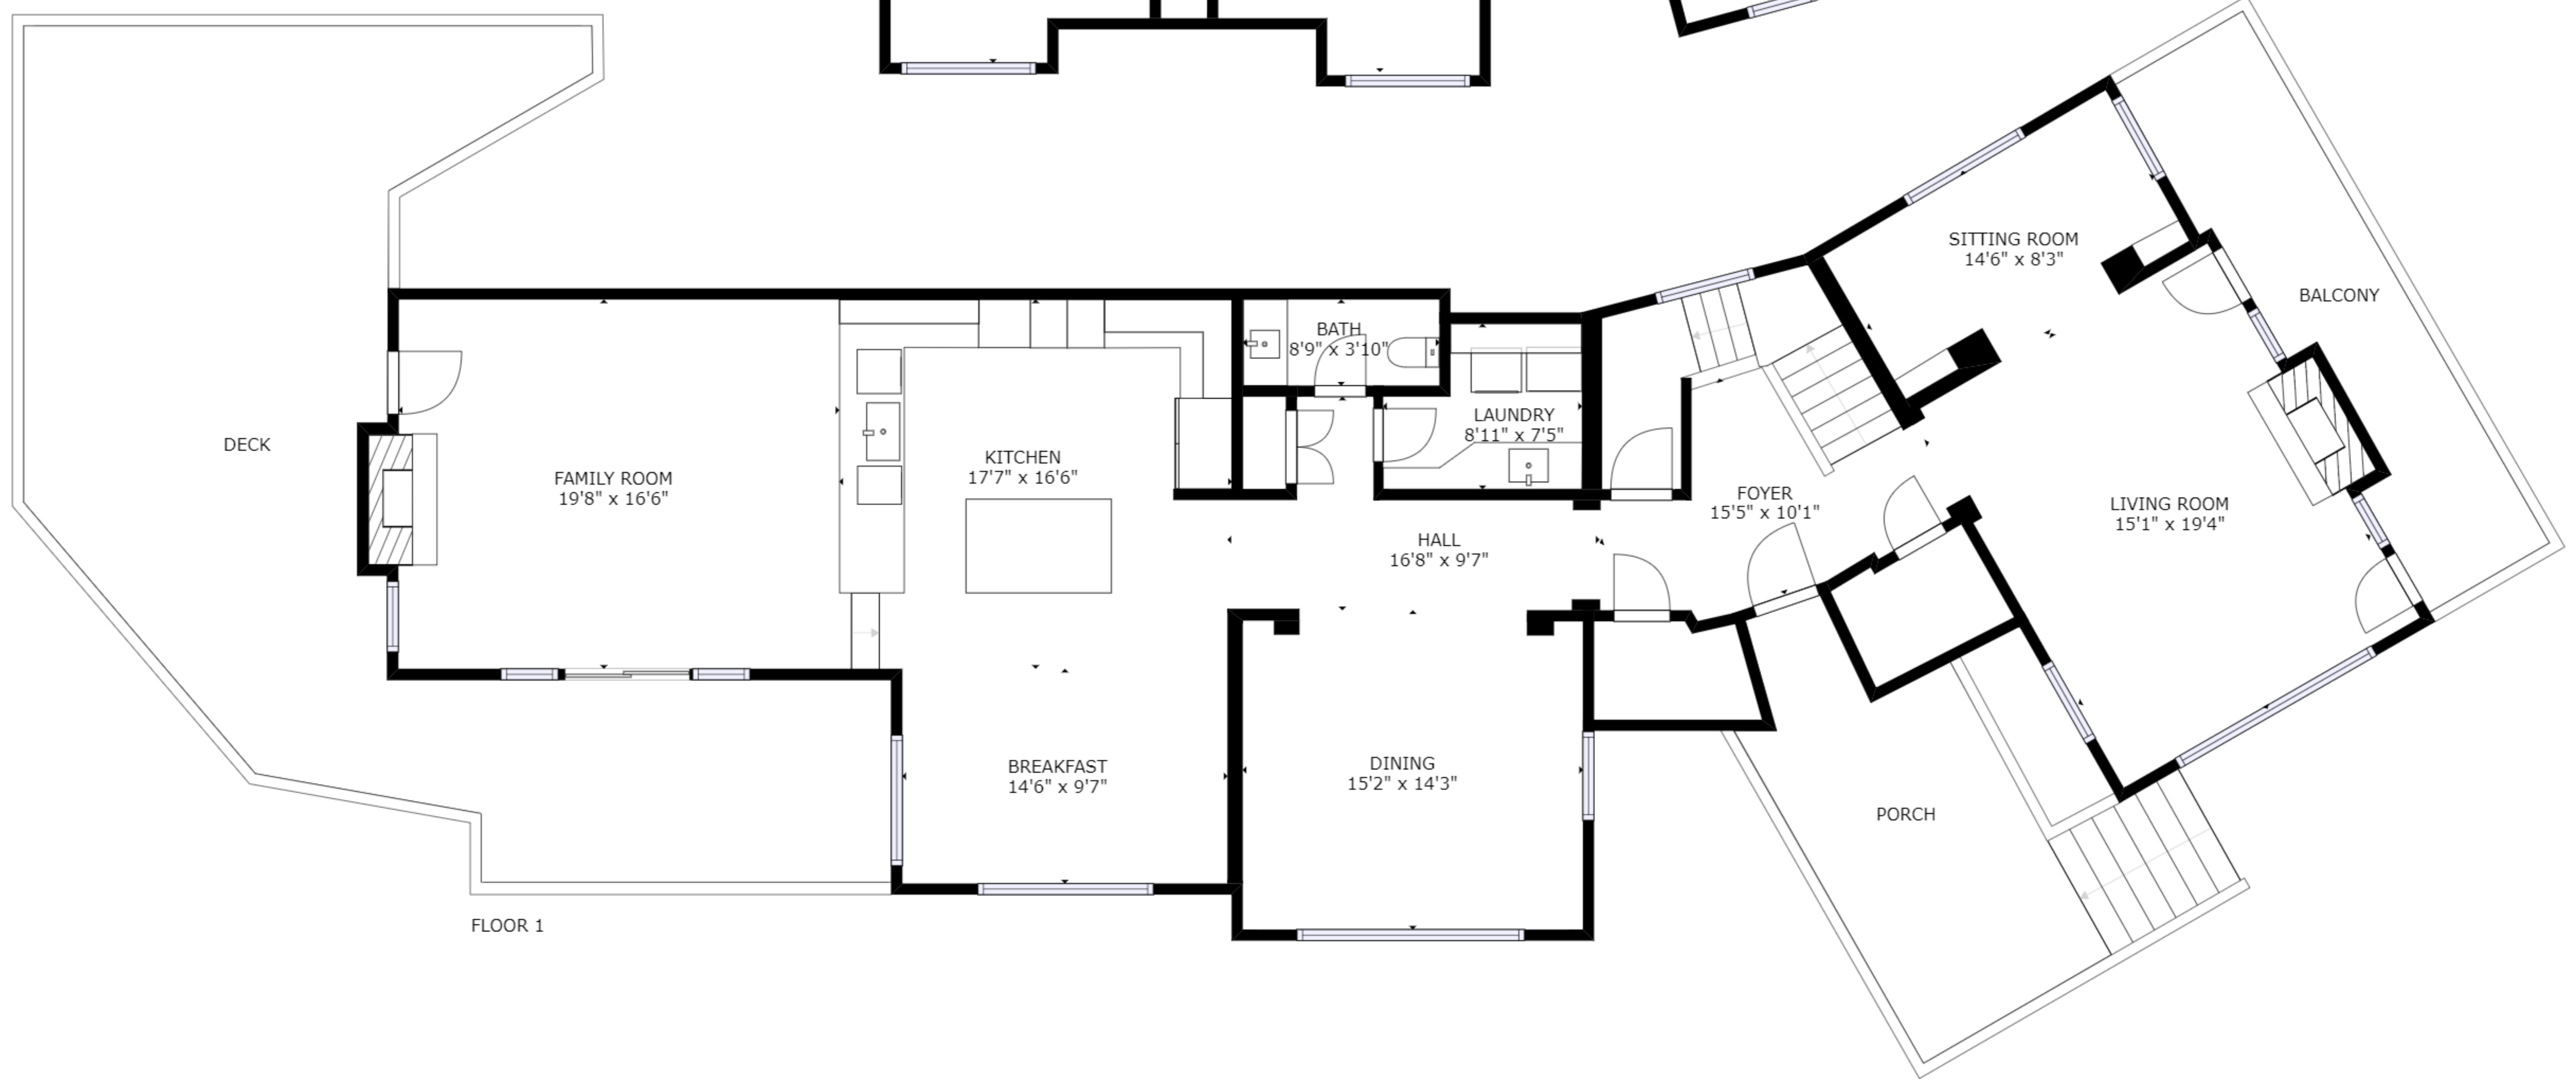

FLOOR 2

FLOOR 1

GROSS INTERNAL AREA
 FLOOR 1: 1890 sq ft, FLOOR 2: 1457 sq ft
 TOTAL: 3346 sq ft
 SIZES AND DIMENSIONS ARE APPROXIMATE, ACTUAL MAY VARY.